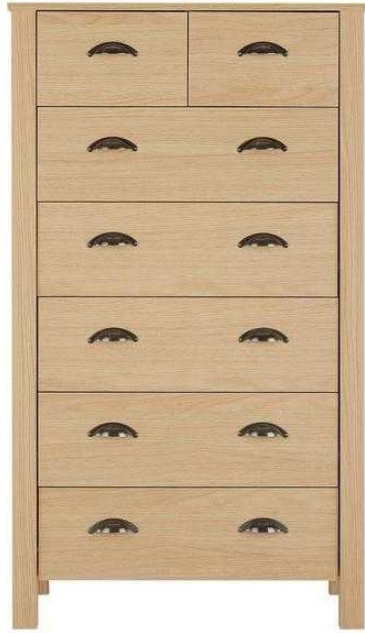

# Brand new 52 tall chest drawer R.r.p 140 (65 GBP)

Location **West Midlands, Warwickshire**  
<https://www.freeadsz.co.uk/x-292269-z>

Marlow 5 + 2 Drawer Chest - oak effect or Dark Oak Effect.  
 Very good quality and heavy and good material ,the drawer chest features chunky legs and stunning metal cup handles. The design gives this bedside chest a natural appearance. The drawers glide easily on smooth metal  
 Size H129, W73, D40cm.  
 42kg.  
 Oak.  
 7 drawers with metal runners.  
 Metal handles.  
 Self-assembly  
 Flat pack  
 Brand new  
 Delivery

Brand new 52 tall chest drawer R.r.p 140  
<https://www.freeadsz.co.uk/x-292269-z>

Brand new 52 tall chest drawer R.r.p 140  
<https://www.freeadsz.co.uk/x-292269-z>

Brand new 52 tall chest drawer R.r.p 140  
<https://www.freeadsz.co.uk/x-292269-z>