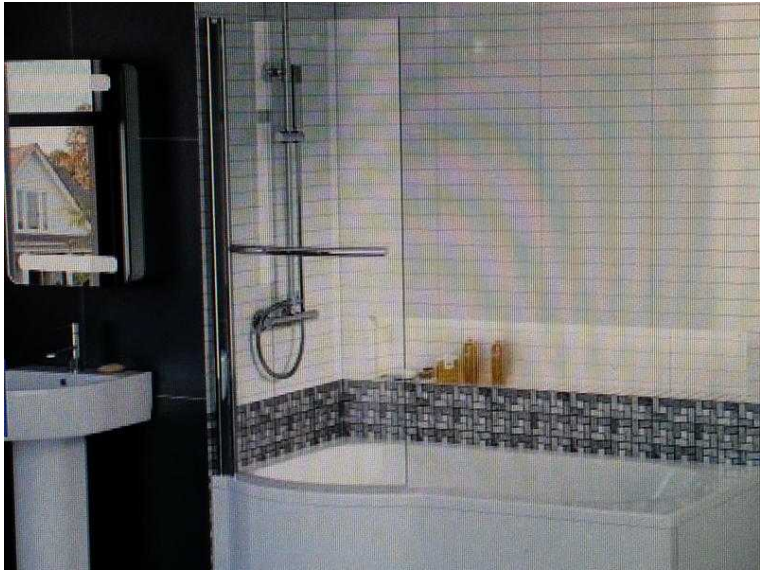

bath shower screen (25 GBP)

Location **South East, East Sussex**
<https://www.freeadsz.co.uk/x-292413-z>

Curved bath shower screen with towel rail - tempered clear glass fittings included H 150 x W 72 approx very good condition

 <p>bath shower screen</p> <p>https://www.freeadsz.co.uk/x-292413-z</p>	 <p>bath shower screen</p> <p>https://www.freeadsz.co.uk/x-292413-z</p>	 <p>bath shower screen</p> <p>https://www.freeadsz.co.uk/x-292413-z</p>	 <p>bath shower screen</p> <p>https://www.freeadsz.co.uk/x-292413-z</p>	 <p>bath shower screen</p> <p>https://www.freeadsz.co.uk/x-292413-z</p>	 <p>bath shower screen</p> <p>https://www.freeadsz.co.uk/x-292413-z</p>	 <p>bath shower screen</p> <p>https://www.freeadsz.co.uk/x-292413-z</p>	 <p>bath shower screen</p> <p>https://www.freeadsz.co.uk/x-292413-z</p>	 <p>bath shower screen</p> <p>https://www.freeadsz.co.uk/x-292413-z</p>	 <p>bath shower screen</p> <p>https://www.freeadsz.co.uk/x-292413-z</p>
--	---	---	---	--	---	---	---	---	---