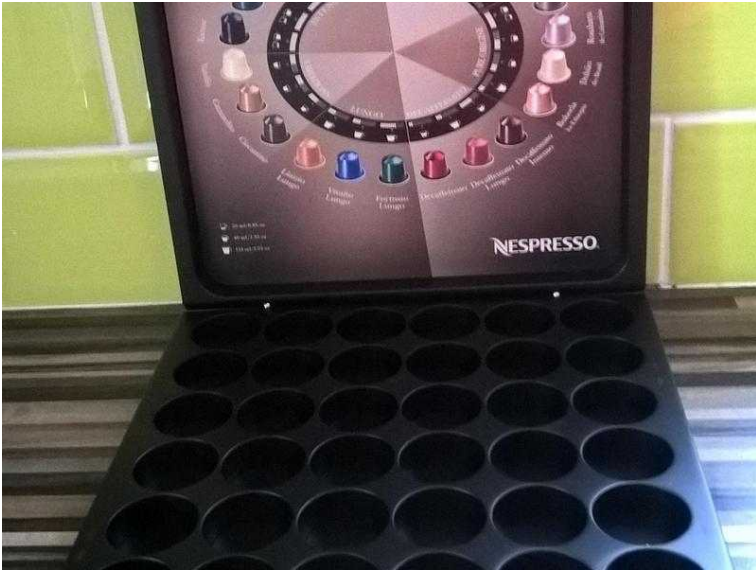

Nespresso Discovery box (empty) - Brand new (15 GBP)

Location **South East, West Sussex**
<https://www.freeadsz.co.uk/x-293885-z>

Brand new Nespresso Discovery box (empty), Capacity 36 capsules. (26 x 26 x 3.9 cm). Sold without capsules. Brand new and boxed. £15. Collection only - West