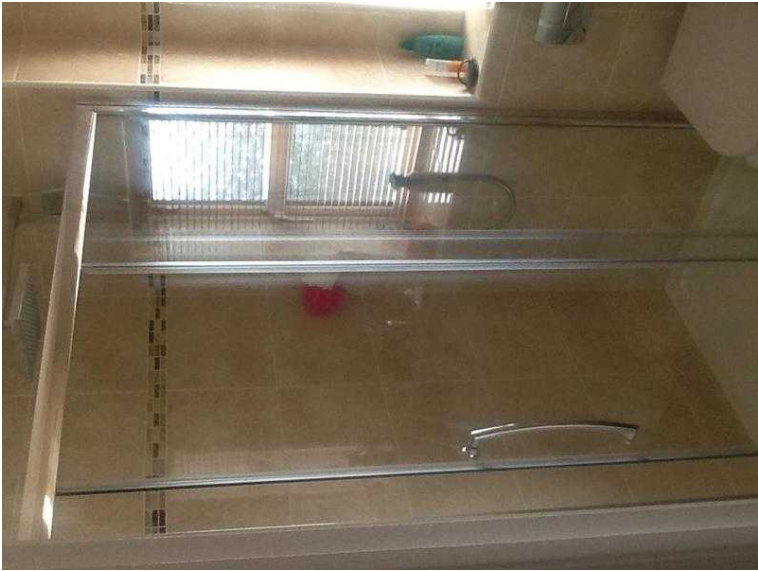

# Shower screen enclosure 1700x1850 (150 GBP)

Location **Yorkshire and the Humber, South Humberside**  
<https://www.freeadsz.co.uk/x-294221-z>

brand new shower screen enclosure unused no box all fittings 1700 wide X 1850 high bought in error cost £300 will accept £150 Ono . Same shower screen enclosure but different size can be seen in

Shower screen enclosure  
1700x1850  
<https://www.freeadsz.co.uk/x-294221-z>

Shower screen enclosure  
1700x1850  
<https://www.freeadsz.co.uk/x-294221-z>

Shower screen enclosure  
1700x1850  
<https://www.freeadsz.co.uk/x-294221-z>