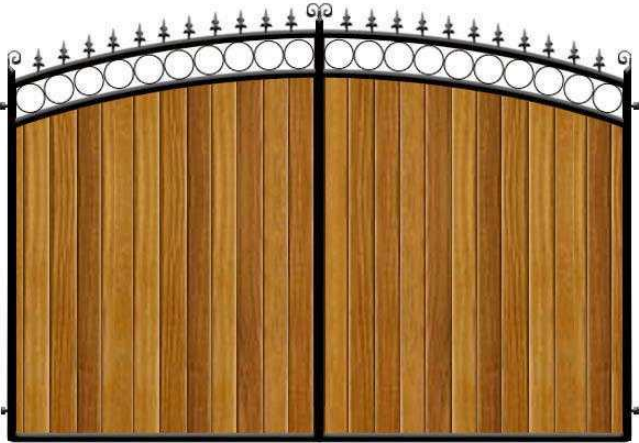

# Bulldog Gates and Garage doors

Location **South East, Kent**  
<https://www.freeadsz.co.uk/x-294847-z>

PLEASE CALL FOR A 12 MONTH QUOTE OR INFO Made to measure using the finest quality and manufactured by skilled craftsman supplied in wrought iron or hardwood powder coated or painted electric or manual bulldog