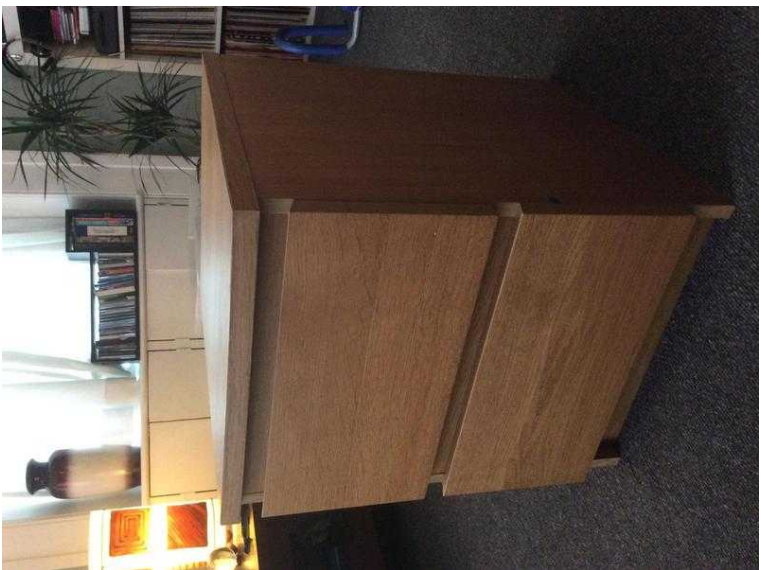

IKEA Malm 2 drawer chest of drawers (8 GBP)

Location **South East, West Sussex**
<https://www.freeadsz.co.uk/x-297770-z>

Oak veneer Width: 40 cm
Depth: 48 cm
Height: 55 cm ;

IKEA Malm 2 drawer chest of drawers