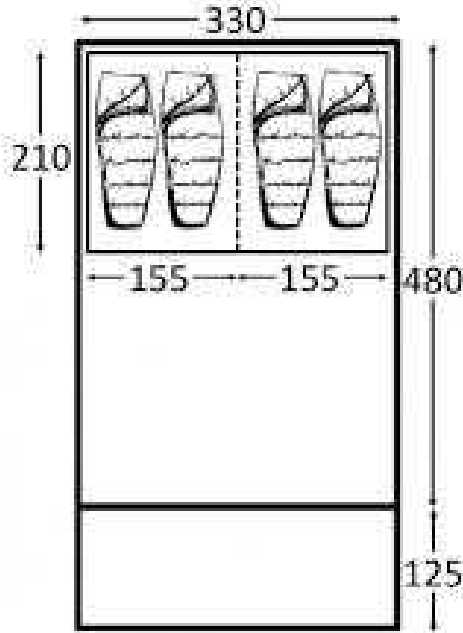

# quotBRAND NEWquot KAMPA CROYDE 4 FAMILY TENT (300 GBP)

Location **South East, Kent**  
<https://www.freeadsz.co.uk/x-297847-z>

Bought in 2014. Due to unforeseen ill health this awesome tent has never been used. It was unpacked and erected in our garden to check everything was ok and then repacked and stored. Highly sought after with an award winning steel frame and integral ground sheet. 2 double sized sleeping pods and loads of living space. A must for any camping enthusiast.;