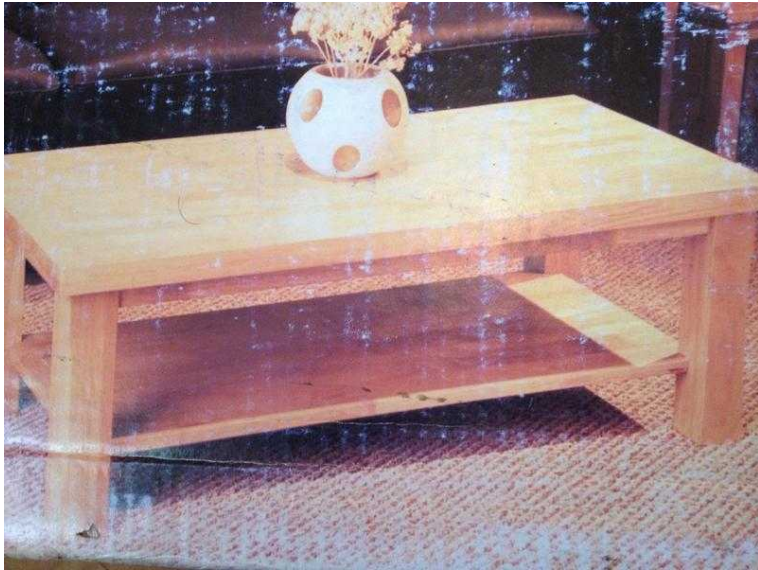

BRAND NEW COFFEE TABLE (50 GBP)

Location **East Midlands, Northamptonshire**
<https://www.freeadsz.co.uk/x-317415-z>

IT IS BRAND NEW, NEVER BEEN USED. CAN DELIVER IN NORTHAMPTON AREA AT A SMALL.

BRAND NEW COFFEE TABLE