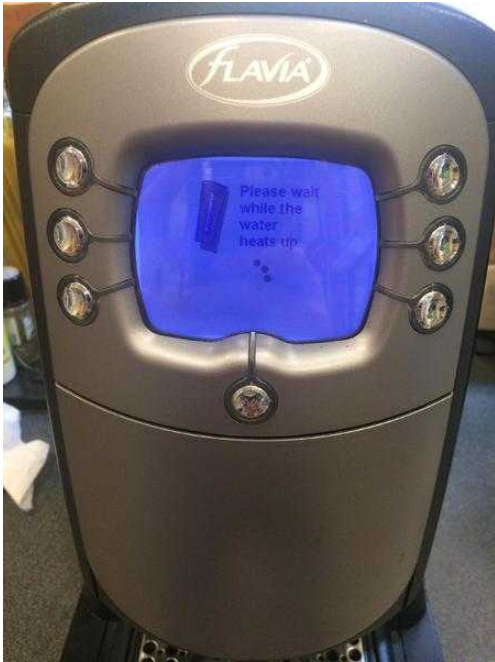

Flavia Drinks Machine - Model - Creation 400 amp 4 Column Merchandiser - FV9180 (1

Location **South East, Kent**
<https://www.freeadsz.co.uk/x-318950-z>

Flavia Drinks machine in full working order. Can be connected to a water pipe or can be filled with water from the top. Very good machine. Only selling as we have been upgraded. Comes with a Flavia 4 Column Merchandiser - FV9180 that is still its its packaging, Internet image used to show you what it looks like. As you can see the lid has broken but does no affect the machine in any way and sits in place as it.

Flavia Drinks Machine - Model
 - Creation 400 amp 4 Column
 Merchandiser - FV9180
<https://www.freeadsz.co.uk/x-318950-z>

Flavia Drinks Machine - Model
 - Creation 400 amp 4 Column
 Merchandiser - FV9180
<https://www.freeadsz.co.uk/x-318950-z>