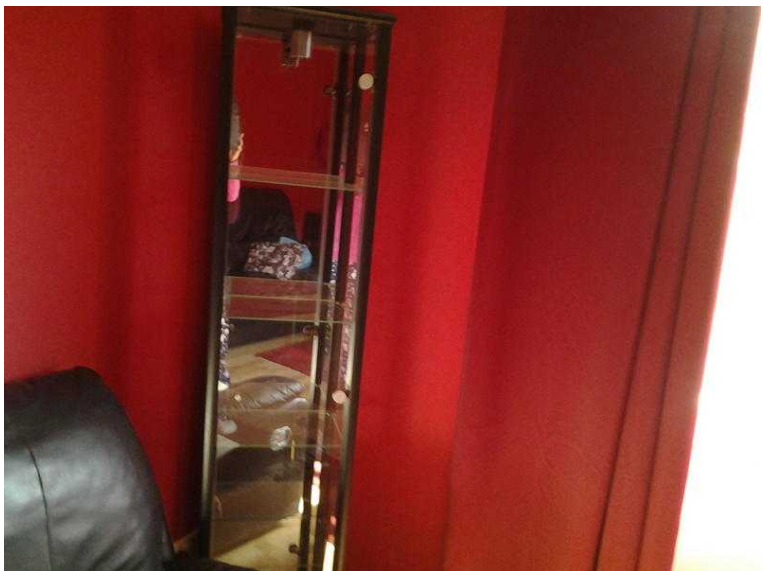

Glass display unit. (20 GBP)

Location **West Midlands, Warwickshire**
<https://www.freeadsz.co.uk/x-319025-z>

Black display unit with built in light. Ex condition.;

Glass display unit.
<https://www.freeadsz.co.uk/x-319025-z>

Glass display unit.
<https://www.freeadsz.co.uk/x-319025-z>

Glass display unit.
<https://www.freeadsz.co.uk/x-319025-z>

Glass display unit.
<https://www.freeadsz.co.uk/x-319025-z>

Glass display unit.
<https://www.freeadsz.co.uk/x-319025-z>

Glass display unit.
<https://www.freeadsz.co.uk/x-319025-z>