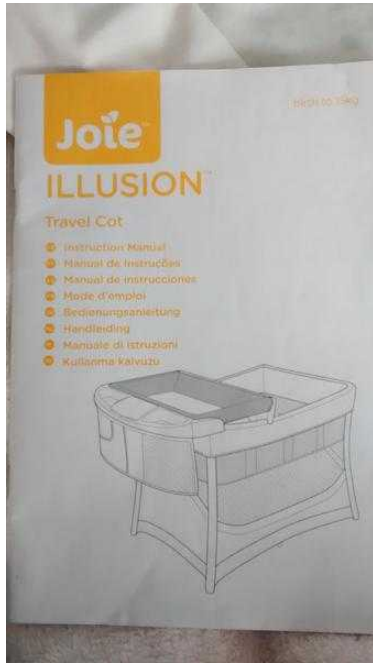

Jole Travel Cot (30 GBP)

Location **East Midlands, Northamptonshire**
<https://www.freeadsz.co.uk/x-321446-z>

Colour black ink excellent condition must be seen birth to 15 kg Tel 01604414102 016044141...(click to reveal full phone)