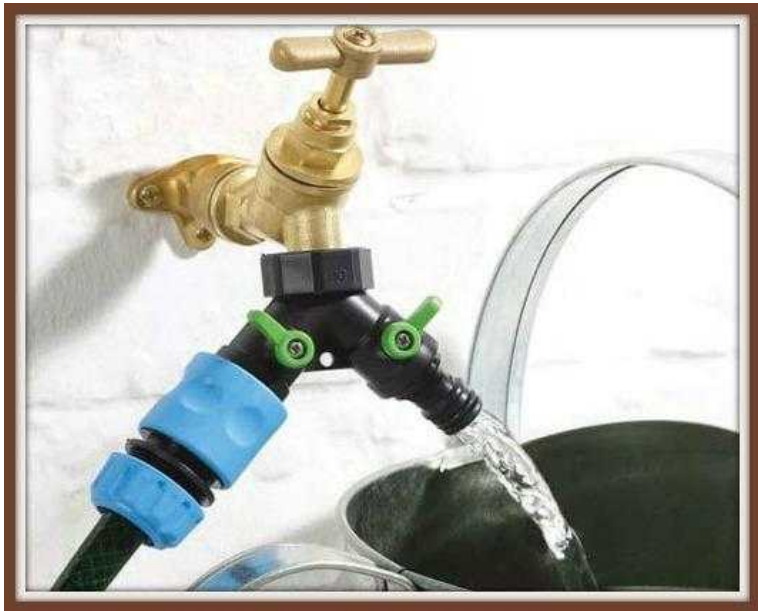

Water Tap Duo (4 GBP)

Location **Wales, Mid Glamorgan**
<https://www.freeadsz.co.uk/x-322891-z>

This handy adaptor splits the flow of water into 2 channels, so you can still use the tap for something else when the hose is.