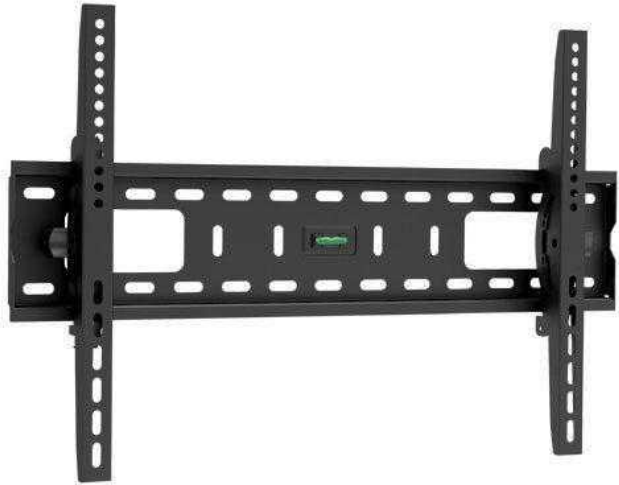

Slim Tilt Plasma LED LCD TV Wall Mount Bracket LG Panasonic Tilting box atates 37c

Location **Yorkshire and the Humber, West Yorkshire**
<https://www.freeadsz.co.uk/x-324234-z>

Slim Tilt Plasma LED LCD TV Wall Mount Bracket Samsung Song LG Panasonic Tilting 32 inches up to 60 inches

3D LCD LED Plasma Screen Wall Mount

 <p>Slim Tilt Plasma LED LCD TV Wall Mount Bracket LG Panasonic Tilting box atates 37quot to 70quot https://www.freeadsz.co.uk/x-3242</p>	 <p>Slim Tilt Plasma LED LCD TV Wall Mount Bracket LG Panasonic Tilting box atates 37quot to 70quot https://www.freeadsz.co.uk/x-3242</p>	 <p>Slim Tilt Plasma LED LCD TV Wall Mount Bracket LG Panasonic Tilting box atates 37quot to 70quot https://www.freeadsz.co.uk/x-3242</p>	 <p>Slim Tilt Plasma LED LCD TV Wall Mount Bracket LG Panasonic Tilting box atates 37quot to 70quot https://www.freeadsz.co.uk/x-3242</p>	<p>THE ULTIMATE IN MOUNTING SYSTEMS</p>  <p>34-z</p>	 <p>34-z</p>	 <p>34-z</p>	 <p>34-z</p>	 <p>34-z</p>	 <p>34-z</p>
---	--	--	--	--	---	---	---	---	---

-
- Includes built-in spirit level to ensure 100% straight mounting
 - Adjustable tilt 10 degrees up and 10 degrees down
 - Easy installation "lift & hook" design makes installation quick and simple
 - Back plate has large cut out holes to mount over plug sockets and aerial plates
 - Low profile only 63mm from the wall (required for cables)
 - Max load capacity: 75kgs
 - Suitable for VESA compliant screens
 - Independently tested by German TUV
 - All wall fittings are