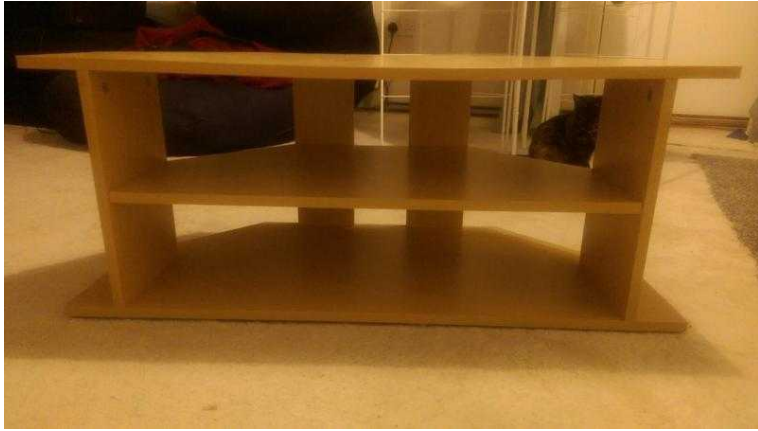

# Light coloured wooden TV Unit (10 GBP)

Location **East of England, Cambridgeshire**  
<https://www.freeadsz.co.uk/x-325036-z>

Light coloured wooden TV Unit. Storage Shelf, good condition Collection in Bretton or Delivery in

Light coloured wooden TV Unit  
<https://www.freeadsz.co.uk/x-325036-z>

Light coloured wooden TV Unit  
<https://www.freeadsz.co.uk/x-325036-z>

Light coloured wooden TV Unit  
<https://www.freeadsz.co.uk/x-325036-z>

Light coloured wooden TV Unit  
<https://www.freeadsz.co.uk/x-325036-z>