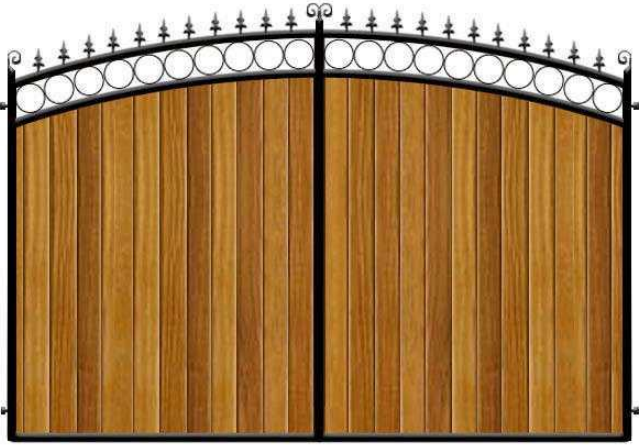

Bulldog Gates and Garage doors

Location **South East, Kent**
<https://www.freeadsz.co.uk/x-325920-z>

PLEASE CALL FOR A 12 MONTH QUOTE OR INFO Made to measure using the finest quality and manufactured by skilled craftsman supplied in wrought iron or hardwood powder coated or painted electric or manual bulldog