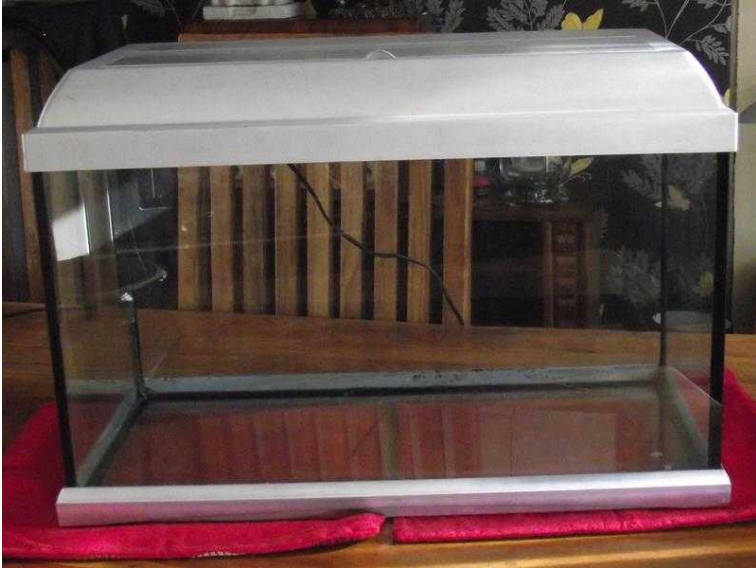

# Elite aquarium hooded lamp (25 GBP)

Location **South West, Hampshire**  
<https://www.freeadsz.co.uk/x-326154-z>

Elite aquarium hooded lamp in very good condition.  
Dimensions: W - 50 cm, D - 25 cm, H - 37 cm.  
GENUINE CALLERS ONLY.;

Elite aquarium hooded lamp

<https://www.freeadsz.co.uk/x-326154-z>

Elite aquarium hooded lamp

<https://www.freeadsz.co.uk/x-326154-z>

Elite aquarium hooded lamp

<https://www.freeadsz.co.uk/x-326154-z>

Elite aquarium hooded lamp