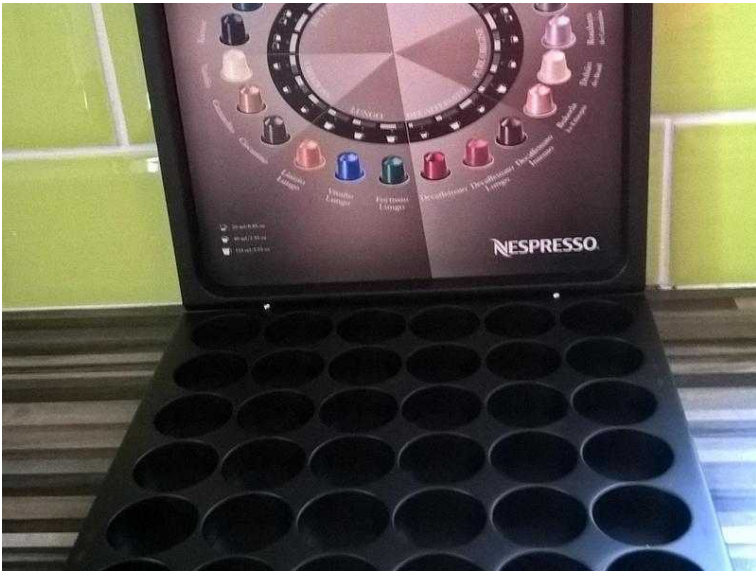

Nespresso Discovery box (empty) - Brand new (15 GBP)

Location **South East, West Sussex**
<https://www.freeadsz.co.uk/x-327676-z>

Brand new Nespresso Discovery box (empty), Capacity 36 capsules. (26 x 26 x 3.9 cm). Sold without capsules. Brand new and boxed. £15. Collection only - West