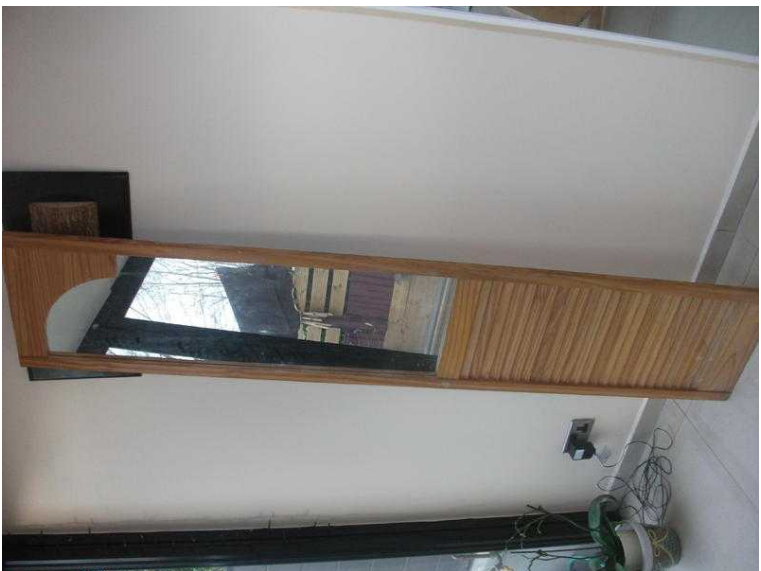

Bi-fold louvred door (15 GBP)

Location **London, London**
<https://www.freeadsz.co.uk/x-327952-z>

Half mirror and half louvred bi-fold door, suitable for a dark area that needs more light in room. Originally cost £75 when first bought. Hardly.

Bi-fold louvred door
<https://www.freeadsz.co.uk/x-327952-z>

Bi-fold louvred door
<https://www.freeadsz.co.uk/x-327952-z>

Bi-fold louvred door
<https://www.freeadsz.co.uk/x-327952-z>

Bi-fold louvred door
<https://www.freeadsz.co.uk/x-327952-z>