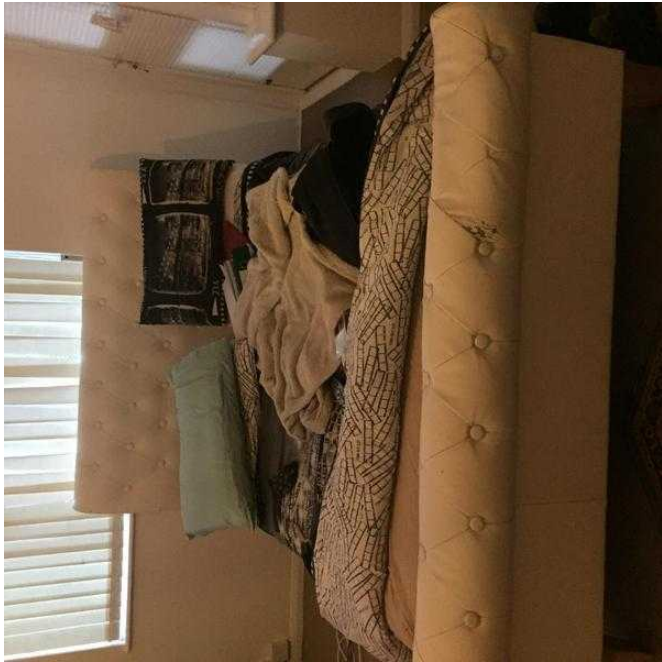

large white leather double bed (0.10 GBP)

Location **South West, Wiltshire**
<https://www.freeadsz.co.uk/x-328748-z>

Large white double leather bed slight damage on the bottom frame doesn't affect use very clean and in good condition need gone asap offers;

large white leather double bed

<https://www.freeadsz.co.uk/x-328748-z>

large white leather double bed

<https://www.freeadsz.co.uk/x-328748-z>

large white leather double bed

<https://www.freeadsz.co.uk/x-328748-z>

large white leather double bed

<https://www.freeadsz.co.uk/x-328748-z>