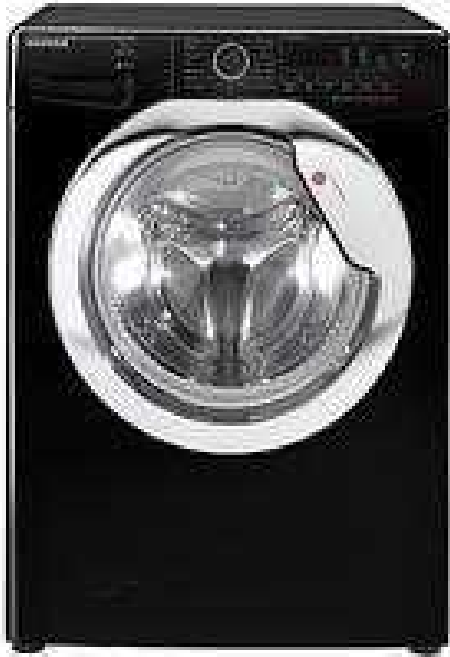

Hoover Dynamic Next Classic DXC C69IB3 Freestanding Washing Machine, 9kg Load,

Location **South East, Middlesex**
<https://www.freeadsz.co.uk/x-330212-z>

Hoover Dynamic Next Classic DXC C69IB3 Freestanding Washing Machine, 9kg Load, A+++ Energy Rating, 1600rpm Spin, Black
WASHING MACHINES

Hoover An ingenious blend of sleek styling and smart technology, the Hoover Dynamic Next Classic DXC C69IB3 Freestanding Washing Machine will improve your washing results and look good doing it. Designed to include the latest in laundry development, this machine has a vast range of programmes and features ensuring you can tailor each wash cycle to match your needs. Energy efficient Awarded an A+++ energy efficiency rating, the highest possible rating achievable, the DXC C69IB3 will not only help the environment, it will also help you save money on your next power bill. Smart features This machine has an innovative ?Intelligent Wash System? that uses highly advanced electronic controls to constantly monitor and adjust the wash process, resulting in optimum performance throughout the cycle. Hoover has also redesigned the drum of its latest washing machines ensuring your laundry moves in a 3-dimensional way, guaranteeing your clothes are washed better than ever before. Sensors within the machine also weigh the load during the first 4 minutes of the cycle, adjusting the cycle time, water and electricity consumption to suit the size of the load. Time saver The DXC C69IB3 has a mega 9kg load capacity, enabling you to do more washing in fewer loads, freeing up your valuable family time. At 1600rpm, this machine has a super fast spin speed, meaning more water will be extracted from your clothes when you take them out of the washing machine, cutting down on drying time. You can also easily alter the spin and temperature on this model to suit your specific washing needs. A handy delay function allows you to choose the start time of your wash up to 24 hours into the future. This enables you to arrive home just in

time for when the cycle finishes rather than leave the clothes damp inside the washer, as well as the advanced Super-rinse and Extra-rinse options. In Features The best styling comes from Hoover the DXC C69IB3 offers a modern look that fits in with any home setting. The digital display and touch control panel make this washing machine easy to use. To get the most from the machine, Hoover has included a variety of programmes to use on a silent inverter motor, this machine promises a far quieter wash than conventional washing machines.

Programme Rapid Wash (14 minutes) Delicates (50 minutes) Cotton Mixed Wool & Silk Lingerie Drain & Spin Rinse Auto Clean Dark Wash Baby/Hygiene New Arrival

399.00
<http://247z.co.uk/browse/products/q/washing-machine/rb24-30>

Hoover Dynamic Next Classic DXC C69IB3 Freestanding Washing Machine, 9kg Load, A Energy Rating
<https://www.freeadsz.co.uk/x-330212-z>