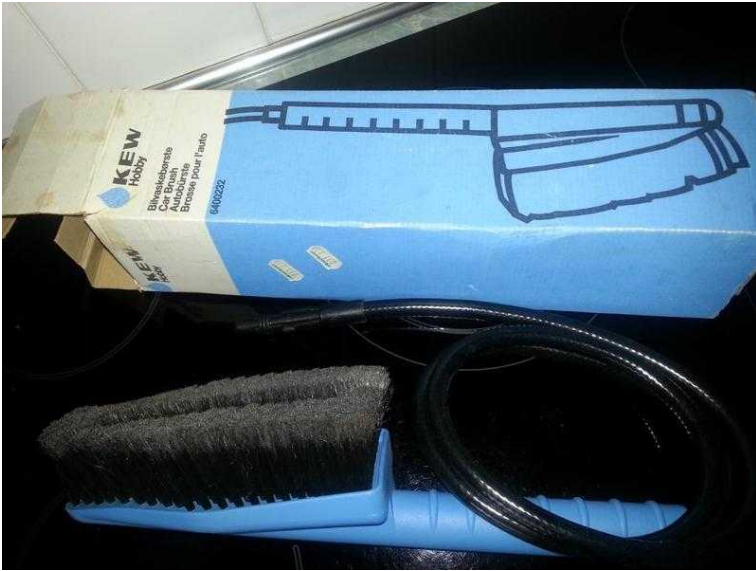

# KEW HOBBY 039CAR BRUSH amp HOSE039 - BRAND NEW NEVER USED. (9 GBP)

Location **South East, Kent**  
<https://www.freeadsz.co.uk/x-331714-z>

KEW HOBBY 'CAR BRUSH & HOSE' - BRAND NEW NEVER USED. Found this in my garage & forgot I'd bought it! Sold pressure machine a while back so don't need this. Not sure if it fits other Pressure Machines but can be used as a Car, Van, Truck, Bike or Caravan cleaning brush. Still in the Box in Perfect New.

KEW HOBBY 039CAR  
 BRUSH amp HOSE039 -  
 BRAND NEW NEVER USED.  
<https://www.freeadsz.co.uk/x-331714-z>

KEW HOBBY 039CAR  
 BRUSH amp HOSE039 -  
 BRAND NEW NEVER USED.  
<https://www.freeadsz.co.uk/x-331714-z>