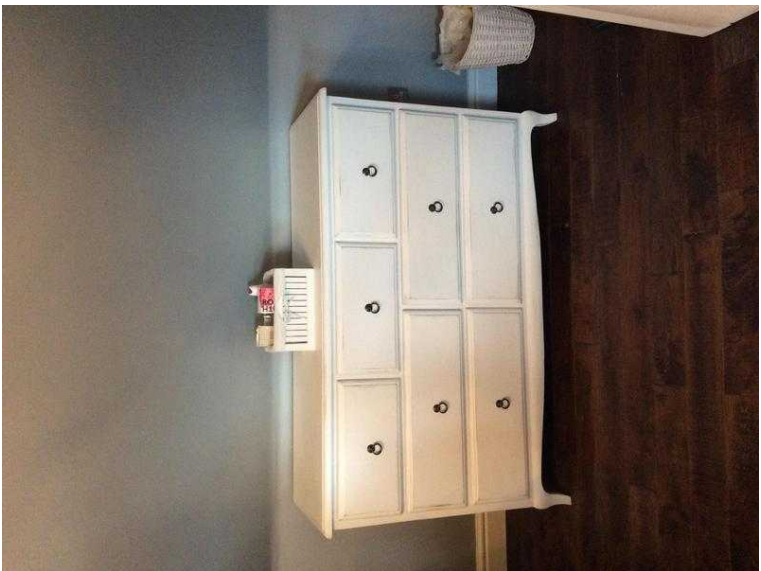

Pair of matching chests-of-drawers (250 GBP)

Location **East Midlands, Northamptonshire**
<https://www.freeadsz.co.uk/x-334241-z>

Originally from the Furniture Barn last September. Distressed / shabby-chic, solid wood, good condition, no damage whatsoever. Would sell for £150.