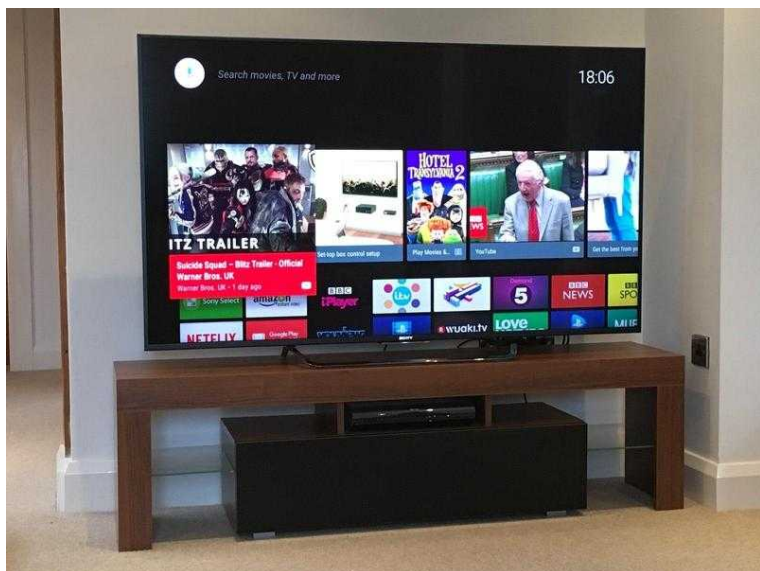

SONY BRAVIA (1,150 GBP)

Location **East Midlands, Leicestershire**
<https://www.freeadsz.co.uk/x-334451-z>

Brand: Sony
Additional Features:
Remote Control Included
Screen Size: 65"
MPN: KD65X8509C
Display Technology: LED
Colour: Black
Model: SONY BRAVIA
Internet Connection: Built-in WiFi
3D Features: Active 3D Technology
Processing Rate: 1000 Hz or more
Energy Efficiency Class: A
Resolution: 4K Ultra HD TV
Smart TV Features: Downloadable Apps
Smart TV: Yes
Built-in Digital Tuner: Freeview HD
EAN: 4548736002357

https://www.freeadsz.co.uk/x-334451-z SONY BRAVIA	https://www.freeadsz.co.uk/x-334451-z SONY BRAVIA	https://www.freeadsz.co.uk/x-334451-z SONY BRAVIA	https://www.freeadsz.co.uk/x-334451-z SONY BRAVIA	https://www.freeadsz.co.uk/x-334451-z SONY BRAVIA	https://www.freeadsz.co.uk/x-334451-z SONY BRAVIA	https://www.freeadsz.co.uk/x-334451-z SONY BRAVIA	https://www.freeadsz.co.uk/x-334451-z SONY BRAVIA	https://www.freeadsz.co.uk/x-334451-z SONY BRAVIA	https://www.freeadsz.co.uk/x-334451-z SONY BRAVIA

Only a couple of months old complete with a full 5 year John Lewis guarantee for your convenience (see pictures). It really pains me to have to sell this fabulous TV. I am moving across the pond which means the voltage will not work Stateside hence the sale. The colours are so rich and vibrant and its upscale capabilities are of the best I have ever seen. You can easily access a wealth of features at the touch of a button to stream the likes of Amazon and