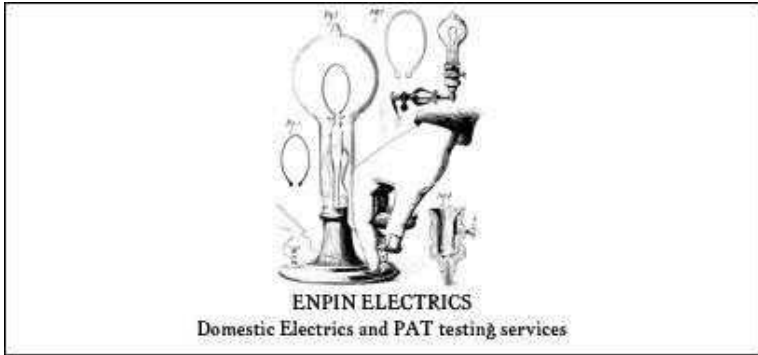

PAT testing musical equipment

Location **South East, West Sussex**
<https://www.freeadsz.co.uk/x-346335-z>

Musicians- I can test and certify your gear in time for those Summer festivals! Special rates throughout April. (Back home in Brighton from April)