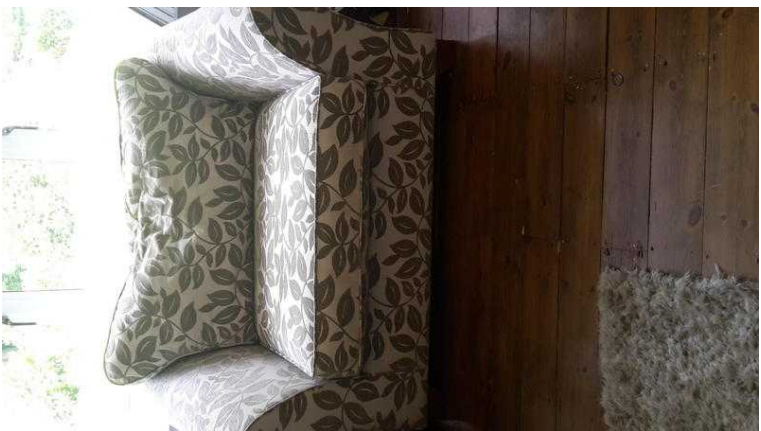

love seat style chair (50 GBP)

Location **London, London**
<https://www.freeadsz.co.uk/x-350022-z>

M & S Abbey love seat in Moroko/taupe. Seat and back cushion covers are removable. Good

love seat style chair
<https://www.freeadsz.co.uk/x-350022-z>

love seat style chair
<https://www.freeadsz.co.uk/x-350022-z>

love seat style chair
<https://www.freeadsz.co.uk/x-350022-z>

love seat style chair
<https://www.freeadsz.co.uk/x-350022-z>

love seat style chair
<https://www.freeadsz.co.uk/x-350022-z>