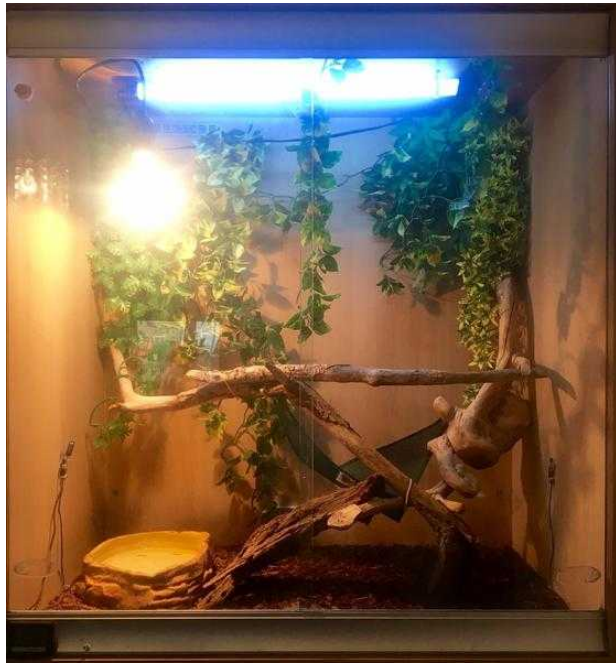

Vivexotic Vivarium (150 GBP)

Location **East Midlands, Leicestershire**
<https://www.freeadsz.co.uk/x-352160-z>

VIVEXOTIC Reptile Vivarium.. Wooden with 2 sliding glass doors (Front facing) FOR SALE due to an upgrade.
 Suitable for most reptiles. Previously used to house a Chinese Water Dragon. Fully vamped with Reptile friendly decorations and Accessories. Dimensions:
 Height- 36 Inches (3Ft)
 Length- 34 Inches (2.10Ft)
 Width- 17 Inches (1.7 Ft) Includes:
 Fitted UV Bulb
 Fitted Heat Lamp
 Temperature gage
 Humidity gage
 Large One-off Spiral Climbing branch
 Large log
 X2 Large branches
 ZooMed Hammock
 X3 Large Exoterra vine
 X2 medium Exoterra vine (& X3 CuttOffs)
 Large Reptile water Dish **DESPITE ASKING PRICE ALL OFFERS ARE WELCOME, NEEDS TO BE GONE ASAP MORE INFORMATION AND PHOTOS CAN BE SENT ON REQUEST.;**