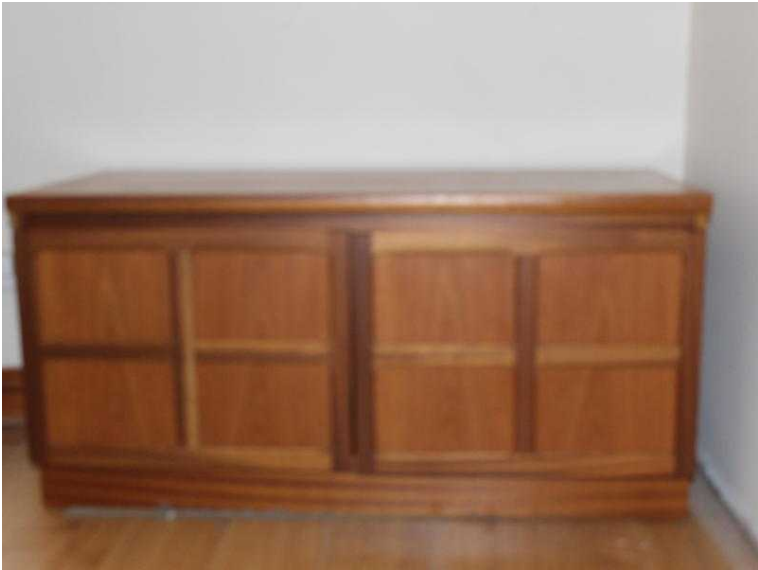

NATHAN LOW LEVEL TWO DOOR CUPBOARD (75 GBP)

Location **Wales, Gwent**
<https://www.freeadsz.co.uk/x-352603-z>

NATHAN SOLID TEAK LOW LEVEL TWO DOOR CUPBOARD, ONE SHELF, GOOD FOR STORAGE .
VERY GOOD

NATHAN LOW LEVEL TWO
DOOR CUPBOARD
<https://www.freeadsz.co.uk/x-352603-z>

NATHAN LOW LEVEL TWO
DOOR CUPBOARD
<https://www.freeadsz.co.uk/x-352603-z>

NATHAN LOW LEVEL TWO
DOOR CUPBOARD
<https://www.freeadsz.co.uk/x-352603-z>

NATHAN LOW LEVEL TWO
DOOR CUPBOARD
<https://www.freeadsz.co.uk/x-352603-z>