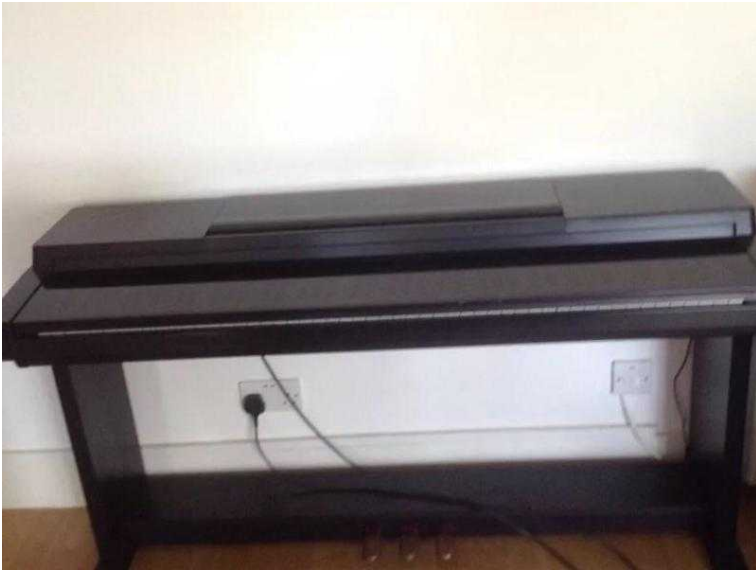

Yamaha Clavinova CLP-560 Electronic Piano Advance Wave Memory (200 GBP)

Location **South East, Surrey**
<https://www.freeadsz.co.uk/x-354247-z>

Yamaha Clavinova CLP-560 Electronic Piano Advance Wave Memory.
 In very good used condition.
 Fully working with stand. Please note there are two cracks in the bottom strip of wood.
 Also black piano stool included. You will see from the picture that it has suffered a lot of wear and tear and has a tear in the cushion pad. Although it is perfectly useable. COLLECTION ONLY Reigate, Surrey area.
 Cash on collection.
 Please message with any.