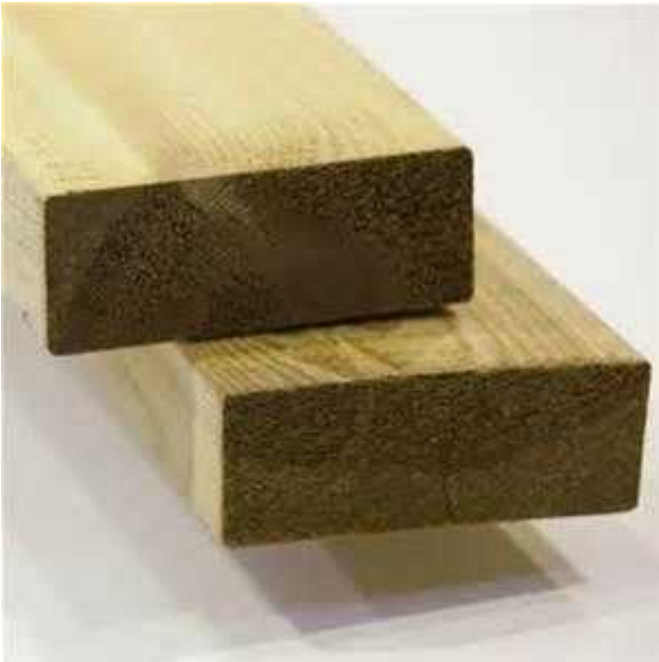

5x2 Timber (120mm x 45mm) Eased edge 2.4mtr lengths (5 GBP)

Location **East Midlands, Derbyshire**
<https://www.freeadsz.co.uk/x-367221-z>

5x2 (120mm x 45mm) Eased edge 2.4mtr lengths
£5 Each

Lots Available

Call Tom on 07473156270 074731562...(click to reveal full phone number)

Delivery / Collection Mansfield

5x2 Timber (120mm x 45mm)
Eased edge 2.4mtr lengths
<https://www.freeadsz.co.uk/x-3672>
21-z

5x2 Timber (120mm x 45mm)
Eased edge 2.4mtr lengths
<https://www.freeadsz.co.uk/x-3672>
21-z

5x2 Timber (120mm x 45mm)
Eased edge 2.4mtr lengths
<https://www.freeadsz.co.uk/x-3672>
21-z

5x2 Timber (120mm x 45mm)
Eased edge 2.4mtr lengths
<https://www.freeadsz.co.uk/x-3672>
21-z

5x2 Timber (120mm x 45mm)
Eased edge 2.4mtr lengths
<https://www.freeadsz.co.uk/x-3672>
21-z

5x2 Timber (120mm x 45mm)
Eased edge 2.4mtr lengths
<https://www.freeadsz.co.uk/x-3672>
21-z

5x2 Timber (120mm x 45mm)
Eased edge 2.4mtr lengths
<https://www.freeadsz.co.uk/x-3672>
21-z