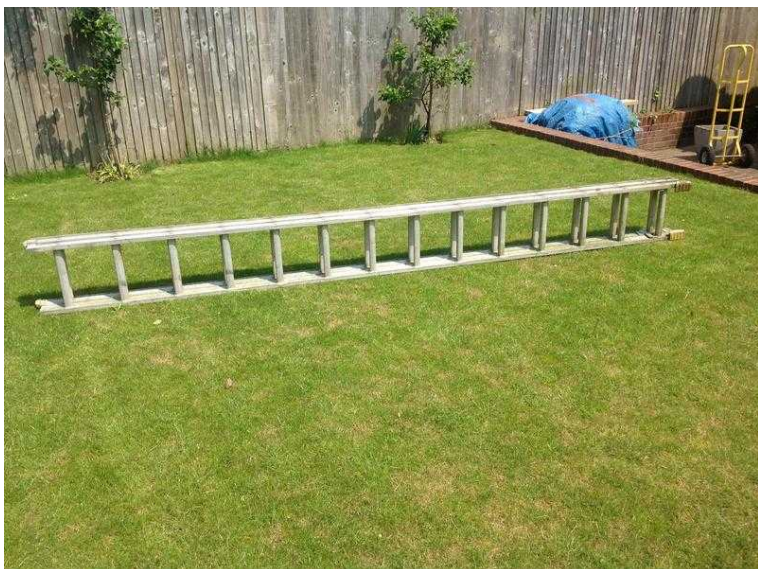

Aluminium ladder (60 GBP)

Location **South East, East Sussex**
<https://www.freeadsz.co.uk/x-369196-z>

3.5 Ladder extends to 7m good condition;

Aluminium ladder
<https://www.freeadsz.co.uk/x-369196-z>

Aluminium ladder
<https://www.freeadsz.co.uk/x-369196-z>