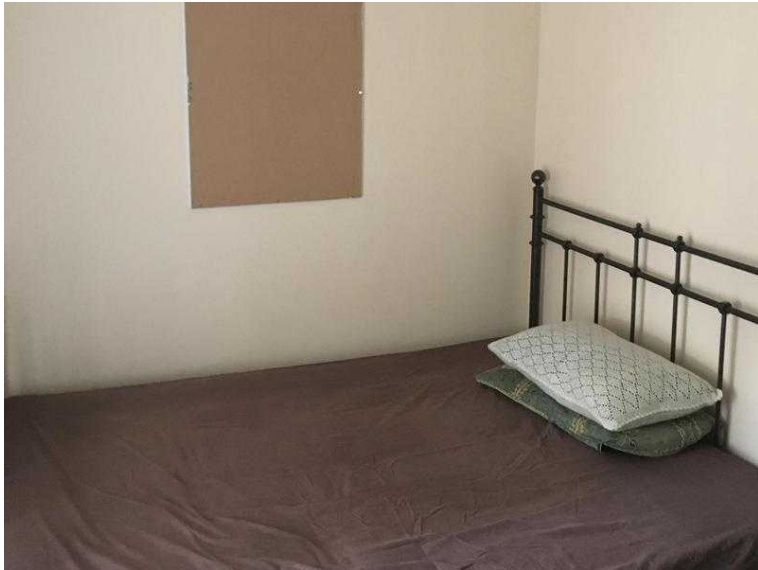

One bedroom annex to let (780 GBP)

Location **South East, West Sussex**
<https://www.freeadsz.co.uk/x-370816-z>

Kilstone Property are delighted to offer a one bedroom annex to let in Southgate, Crawley. Bus routes to Gatwick and Town Centre. Driveway available. Walking distance to Town centre and Rail station. A couple or single person wanted. No DSS & References Required Available now please call 01293 278312 01293 2783...(click to reveal full phone number) .;

 <p>https://www.freeadsz.co.uk/x-370816-z</p> <p>One bedroom annex to let</p>	 <p>https://www.freeadsz.co.uk/x-370816-z</p> <p>One bedroom annex to let</p>	 <p>https://www.freeadsz.co.uk/x-370816-z</p> <p>One bedroom annex to let</p>	 <p>https://www.freeadsz.co.uk/x-370816-z</p> <p>One bedroom annex to let</p>	 <p>https://www.freeadsz.co.uk/x-370816-z</p> <p>One bedroom annex to let</p>	 <p>https://www.freeadsz.co.uk/x-370816-z</p> <p>One bedroom annex to let</p>	 <p>https://www.freeadsz.co.uk/x-370816-z</p> <p>One bedroom annex to let</p>	 <p>https://www.freeadsz.co.uk/x-370816-z</p> <p>One bedroom annex to let</p>	 <p>https://www.freeadsz.co.uk/x-370816-z</p> <p>One bedroom annex to let</p>	 <p>https://www.freeadsz.co.uk/x-370816-z</p> <p>One bedroom annex to let</p>
---	--	--	--	---	--	--	--	--	--