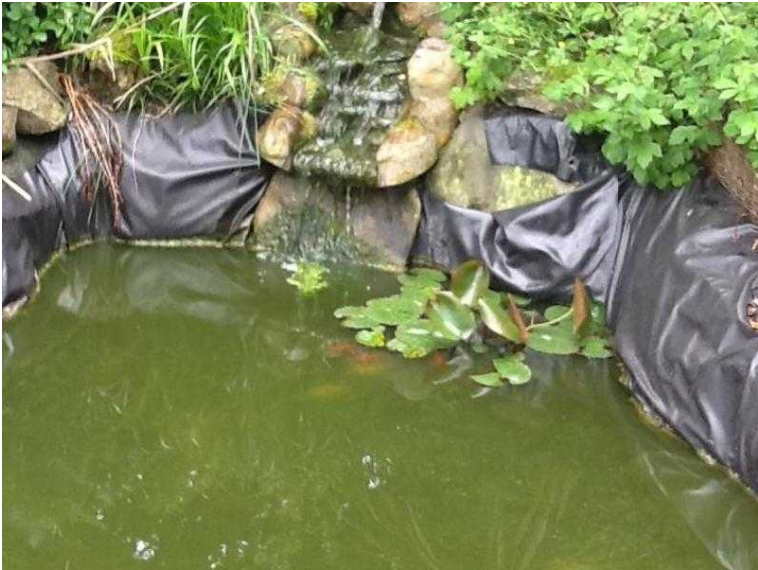

PUMP, LARGE FILTER and Fibre Glass waterfall (50 GBP)

Location **South East, Kent**
<https://www.freeadsz.co.uk/x-372309-z>

PUMP.LARGE FILTER, plus Fibre Glass

PUMP, LARGE FILTER and Fibre Glass waterfall
<https://www.freeadsz.co.uk/x-372309-z>

PUMP, LARGE FILTER and Fibre Glass waterfall
<https://www.freeadsz.co.uk/x-372309-z>

PUMP, LARGE FILTER and Fibre Glass waterfall
<https://www.freeadsz.co.uk/x-372309-z>

PUMP, LARGE FILTER and Fibre Glass waterfall
<https://www.freeadsz.co.uk/x-372309-z>