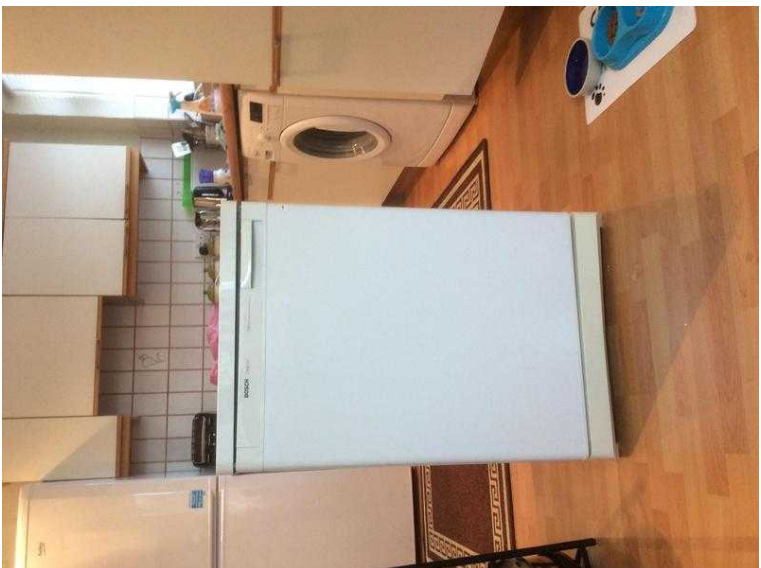

BOSCH FRIDGE (45 GBP)

Location **South East, West Sussex**
<https://www.freeadsz.co.uk/x-374625-z>

LARDER FRIDGE 850mm H 550mm W EXCELLENT RUNNING ORDER SLIGHT MARK ON DOOR AS SEEN IN PHOTO AND CRACK ON THE PLINTH. ;