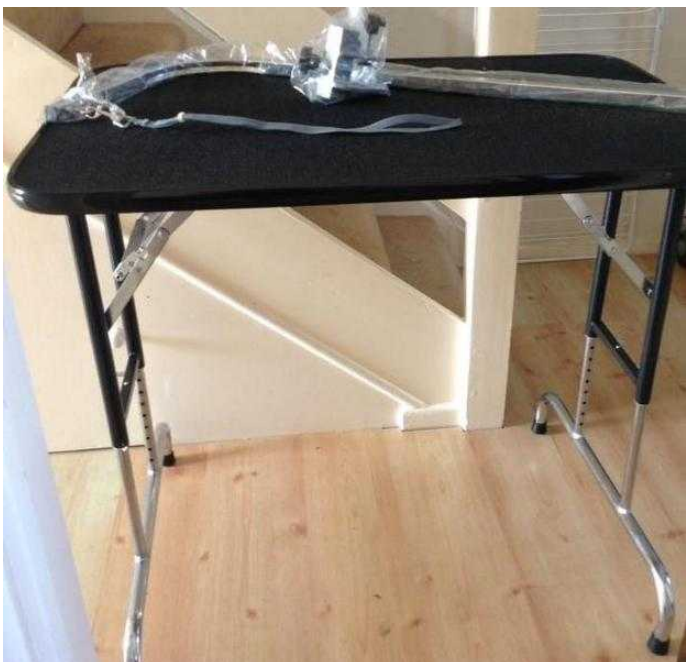

PORTABLE DOG PET GROOMING TABLE NEW BOXED (50 GBP)

Location **South East, East Sussex**
<https://www.freeadsz.co.uk/x-374721-z>

Adjustable dog grooming table with nose arm, brand new in box, folding,

PORTABLE DOG PET
 GROOMING TABLE NEW
 BOXED
<https://www.freeadsz.co.uk/x-374721-z>