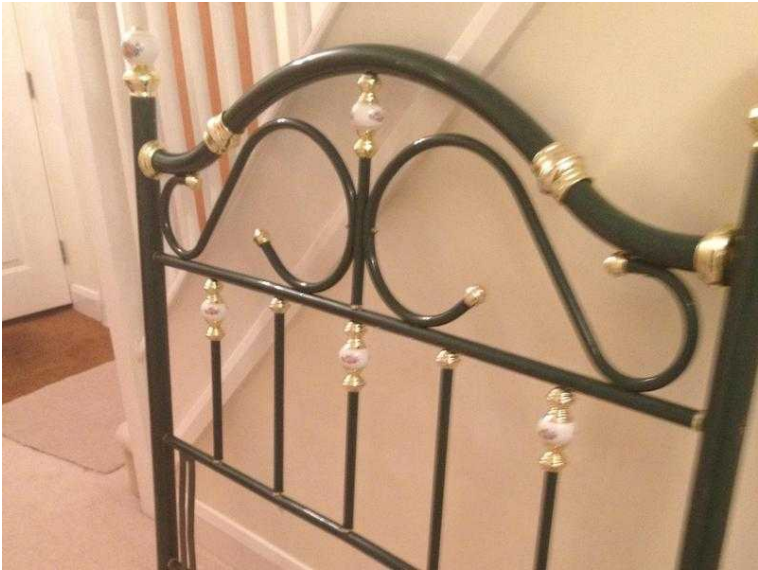

Headboard metal amp ceramic (50 GBP)

Location **South East, Kent**
<https://www.freeadsz.co.uk/x-375278-z>

To fit 4' 6 double bed. Dark green metal with ceramic finials. Good condition & pound

Headboard metal amp ceramic

<https://www.freeadsz.co.uk/x-375278-z>

Headboard metal amp ceramic

<https://www.freeadsz.co.uk/x-375278-z>

Headboard metal amp ceramic

<https://www.freeadsz.co.uk/x-375278-z>

Headboard metal amp ceramic

<https://www.freeadsz.co.uk/x-375278-z>