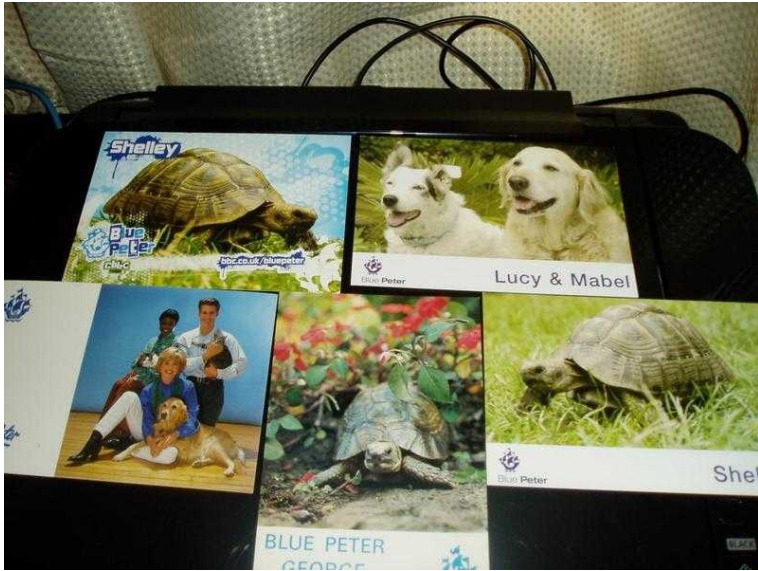

ORIGINAL BLUE PETER B.B.C TELEVISION POST CARDS (4 GBP)

Location **South East, Surrey**
<https://www.freeadsz.co.uk/x-376090-z>

ORIGINAL COLECTION OF BLUE PETER CARDS ALL IN GOOD CONDITION. PLEASE SEE PHOTOS. LUCY AND MABEL SHELLEY X2 ,DIFFERENT GEORGE TIM, DIANE, ANTHEA WITH KARI AND OKE THE CATS AND BONNIE THE.

 <p>ORIGINAL BLUE PETER B.B.C TELEVISION POST CARDS</p> <p>https://www.freeadsz.co.uk/x-3760</p>	 <p>ORIGINAL BLUE PETER B.B.C TELEVISION POST CARDS</p> <p>https://www.freeadsz.co.uk/x-3760</p>	 <p>ORIGINAL BLUE PETER B.B.C TELEVISION POST CARDS</p> <p>https://www.freeadsz.co.uk/x-3760</p>	 <p>ORIGINAL BLUE PETER B.B.C TELEVISION POST CARDS</p> <p>https://www.freeadsz.co.uk/x-3760</p>	 <p>ORIGINAL BLUE PETER B.B.C TELEVISION POST CARDS</p> <p>https://www.freeadsz.co.uk/x-3760</p>	 <p>ORIGINAL BLUE PETER B.B.C TELEVISION POST CARDS</p> <p>https://www.freeadsz.co.uk/x-3760</p>	 <p>ORIGINAL BLUE PETER B.B.C TELEVISION POST CARDS</p> <p>https://www.freeadsz.co.uk/x-3760</p>	 <p>ORIGINAL BLUE PETER B.B.C TELEVISION POST CARDS</p> <p>https://www.freeadsz.co.uk/x-3760</p>	 <p>ORIGINAL BLUE PETER B.B.C TELEVISION POST CARDS</p> <p>https://www.freeadsz.co.uk/x-3760</p>	 <p>ORIGINAL BLUE PETER B.B.C TELEVISION POST CARDS</p> <p>https://www.freeadsz.co.uk/x-3760</p>
--	---	---	---	--	---	---	---	---	---