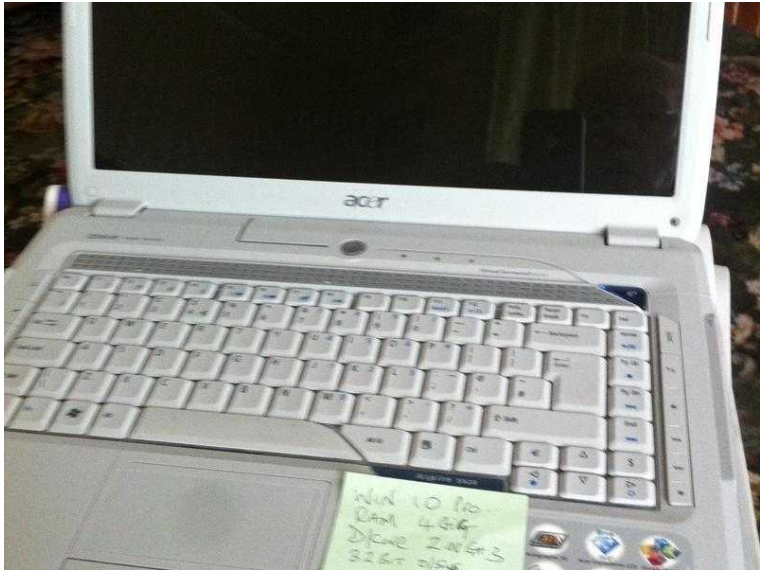

LAPTOP TOSHIBA DC (145 GBP)

Location **South East, East Sussex**
<https://www.freeadsz.co.uk/x-386992-z>

TOSHIBA Dual Core 4 Gig Ram Windows 10 Clean Tel 01323-416208 £145 mob 07709

LAPTOP TOSHIBA DC
<https://www.freeadsz.co.uk/x-386992-z>