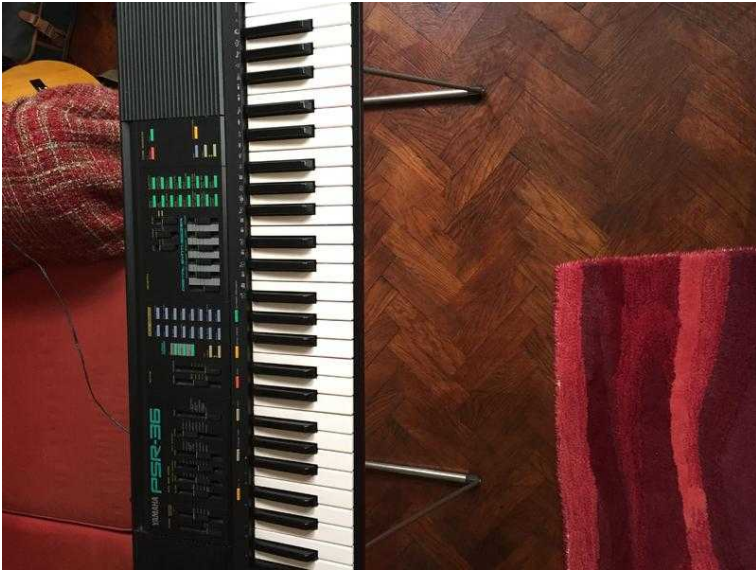

# Yamaha PSR-36 Keyboard. Fun to use amp Play (25 GBP)

Location **East of England, Cambridgeshire**  
<https://www.freeadsz.co.uk/x-387940-z>

Yamaha PSR-36 in excellent working condition! It comes with power cord & stand. Synthesizer control knobs provide real-time control of filter, effects, and sound envelope & Real-time control knobs for instant effects. Many cool sounds & features. Please see webpage for demo:-  
<https://www.youtube.com/watch?v=TO4j6J9kO8Q> Cash on

Yamaha PSR-36 Keyboard.  
 Fun to use amp Play  
<https://www.freeadsz.co.uk/x-387940-z>

Yamaha PSR-36 Keyboard.  
 Fun to use amp Play  
<https://www.freeadsz.co.uk/x-387940-z>

Yamaha PSR-36 Keyboard.  
 Fun to use amp Play  
<https://www.freeadsz.co.uk/x-387940-z>