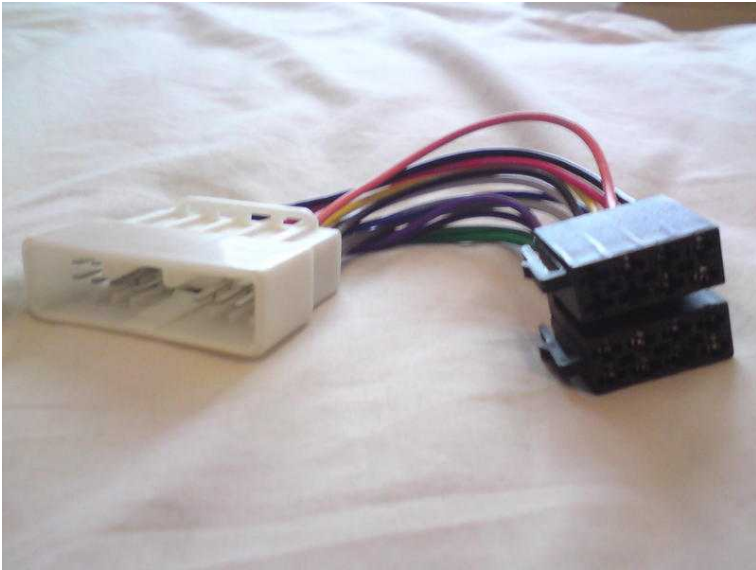

BRAND NEW PC2-09-4 HONDA SUZUKI ISO ADAPTOR GENUINE (7 GBP)

Location **South East, Buckinghamshire**
<https://www.freeadsz.co.uk/x-387949-z>

THIS IS FOR A BRAND NEW PC2-09-4 HONDA SUZUKI TO ISO ADAPTOR WHICH IS GENUINE, IT IS SO EASY TO FIT IT TAKES NO EFFORT AT ALL AND NO NEED FOR PROFESSIONALS OR CUTTING WIRES AS THIS IS PRE WIRED WITH ISO STANDARDS. THESE ARE £15 TO BUY IN THE SHOPS (HALFORDS) SO THIS IS AN EXCELLENT PRICE. IF YOU BUY A SECOND HAND STEREO IT MAY NOT COME WITH A ISO ADAPTOR SO THIS IS NECESSARY UNLESS YOU WANT TO SPLICE YOUR CAR WIRES. PLEASE CHECK FOR COMPATIBILITY BEFORE

 <p>BRAND NEW PC2-09-4 HONDA SUZUKI ISO ADAPTOR GENUINE</p> <p>https://www.freeadsz.co.uk/x-387949-z</p>	 <p>BRAND NEW PC2-09-4 HONDA SUZUKI ISO ADAPTOR GENUINE</p> <p>https://www.freeadsz.co.uk/x-387949-z</p>	 <p>BRAND NEW PC2-09-4 HONDA SUZUKI ISO ADAPTOR GENUINE</p> <p>https://www.freeadsz.co.uk/x-387949-z</p>	 <p>BRAND NEW PC2-09-4 HONDA SUZUKI ISO ADAPTOR GENUINE</p> <p>https://www.freeadsz.co.uk/x-387949-z</p>	 <p>BRAND NEW PC2-09-4 HONDA SUZUKI ISO ADAPTOR GENUINE</p> <p>https://www.freeadsz.co.uk/x-387949-z</p>	 <p>BRAND NEW PC2-09-4 HONDA SUZUKI ISO ADAPTOR GENUINE</p> <p>https://www.freeadsz.co.uk/x-387949-z</p>	 <p>BRAND NEW PC2-09-4 HONDA SUZUKI ISO ADAPTOR GENUINE</p> <p>https://www.freeadsz.co.uk/x-387949-z</p>	 <p>BRAND NEW PC2-09-4 HONDA SUZUKI ISO ADAPTOR GENUINE</p> <p>https://www.freeadsz.co.uk/x-387949-z</p>	 <p>BRAND NEW PC2-09-4 HONDA SUZUKI ISO ADAPTOR GENUINE</p> <p>https://www.freeadsz.co.uk/x-387949-z</p>	 <p>BRAND NEW PC2-09-4 HONDA SUZUKI ISO ADAPTOR GENUINE</p> <p>https://www.freeadsz.co.uk/x-387949-z</p>
--	---	---	---	--	---	---	---	---	---