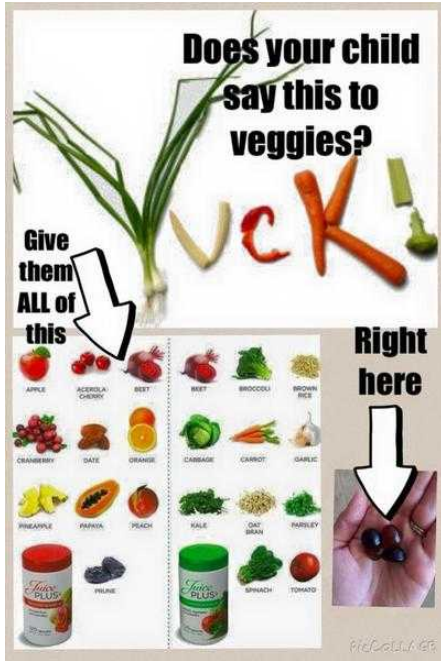

Juice plus - 247 support (30 GBP)

Location **South East, East Sussex**
<https://www.freeadsz.co.uk/x-388437-z>

So out of curiosity how much weight would u like to?????

Juice plus - 247 support

<https://www.freeadsz.co.uk/x-388437-z>