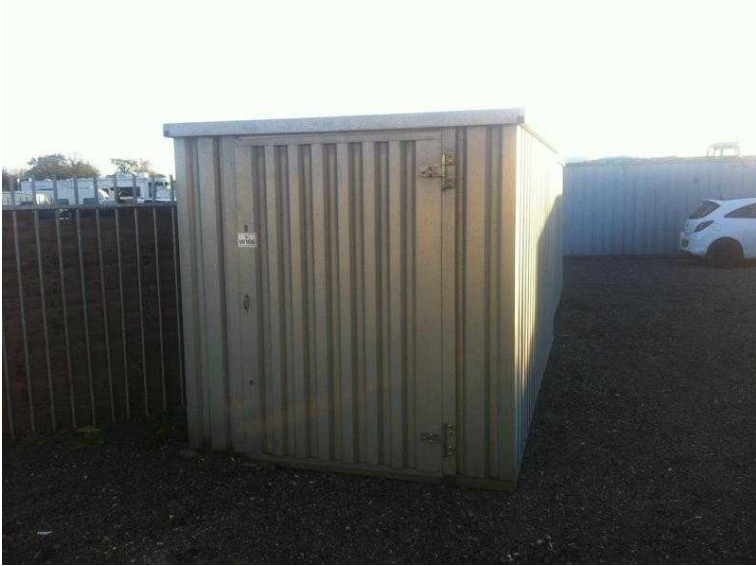

Self Storage Units 98sqft

Location **East of England, Essex**
<https://www.freeadsz.co.uk/x-389644-z>

14ft x 7ft Storage unit £15 per week - Suitable for builder/gardener/ tools etc Local, convenient and easily accessible just off Billericay high street.
 Access 365 days a year - even through the Christmas period.
 Unlimited access during our extensive opening hours.
 Rooms available from 10 sq. ft. to over 1,000 sq. ft.
 Sophisticated NACOSS approved 24-hour security system.
 Personal key pad entry.
 Only you hold the key to your room.
 No long term commitments, from as little as 7 days.
 Ample parking and drive up access
 Discount for long term storage.
 Friendly staff to advise and help your understand your needs.
 You supply your own insurance. Contact us for more info 01277658001 012776580...(click to reveal full phone number) click to

 <p>Self Storage Units 98sqft https://www.freeadsz.co.uk/x-389644-z</p>	 <p>Self Storage Units 98sqft https://www.freeadsz.co.uk/x-389644-z</p>	 <p>Self Storage Units 98sqft https://www.freeadsz.co.uk/x-389644-z</p>	 <p>Self Storage Units 98sqft https://www.freeadsz.co.uk/x-389644-z</p>	 <p>Self Storage Units 98sqft https://www.freeadsz.co.uk/x-389644-z</p>	 <p>Self Storage Units 98sqft https://www.freeadsz.co.uk/x-389644-z</p>	 <p>Self Storage Units 98sqft https://www.freeadsz.co.uk/x-389644-z</p>	 <p>Self Storage Units 98sqft https://www.freeadsz.co.uk/x-389644-z</p>	 <p>Self Storage Units 98sqft https://www.freeadsz.co.uk/x-389644-z</p>	 <p>Self Storage Units 98sqft https://www.freeadsz.co.uk/x-389644-z</p>
---	--	--	--	---	--	--	--	--	--