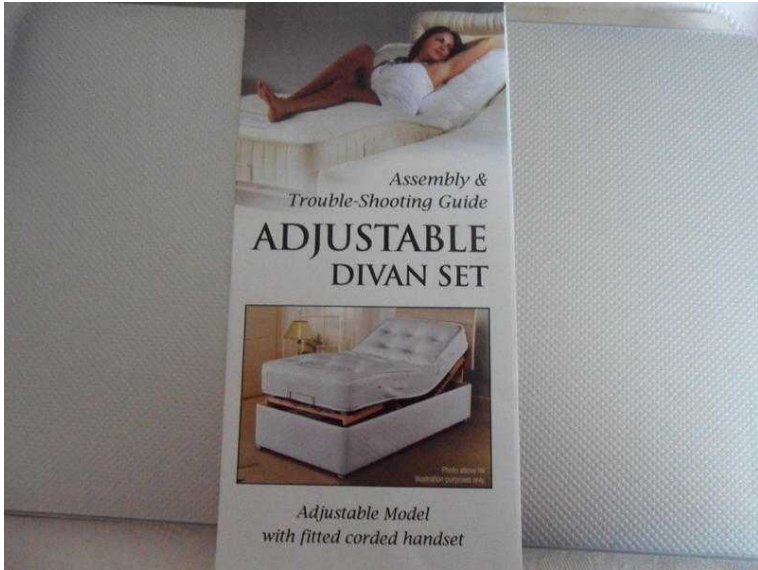

Sleepeeze adjustable divan set, single bed white, with firm buttoned mattress, and pine

Location **South West, Dorset**
<https://www.freeadsz.co.uk/x-390686-z>

6'6" (200cms) x 3' (92cms), hardly used, adjustable model with fitted corded handset (easy to).

Sleepeeze adjustable divan set, single bed white, with firm buttoned mattress, and pine board head

86-z

Sleepeeze adjustable divan set, single bed white, with firm buttoned mattress, and pine board head

86-z

Sleepeeze adjustable divan set, single bed white, with firm buttoned mattress, and pine board head

86-z

Sleepeeze adjustable divan set, single bed white, with firm buttoned mattress, and pine board head