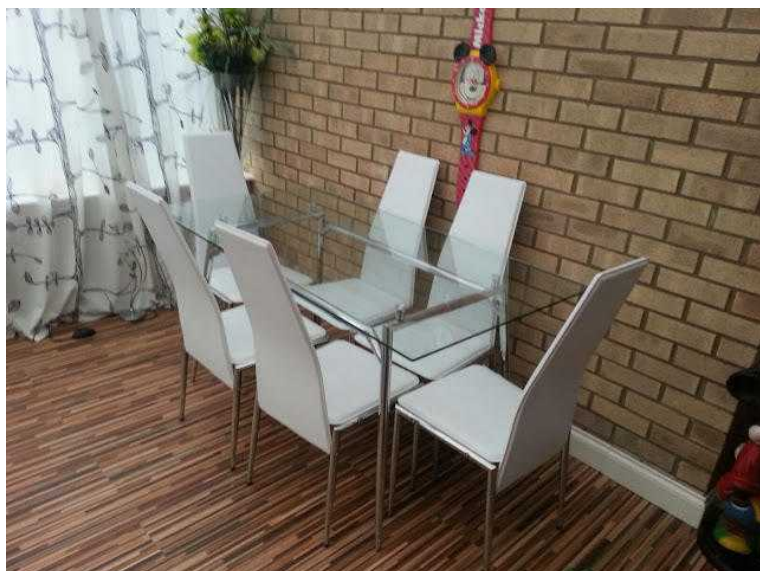

Dining Table set Glass Topped Chrome legs amp 6 white chairs (75 GBP)

Location **East of England, Cambridgeshire**
<https://www.freeadsz.co.uk/x-393082-z>

Dining Table - glass topped table on chrome legs with 6 matching white chairs with chrome legs. This is a nice modern dining table that looks elegant and seats 6 people with ease, the 6 chairs fit around the table nicely without taking up too much room.

When we were looking to buy a table and chairs we found this set to be perfect as we didn't want a huge table due to the size of our dining room and most we saw were too large.

Measurements as follows in inches and centimetres :
 Table measures length - 59" / 150cm
 Depth - 35.5" / 90cm
 Height - 30" / 76cm