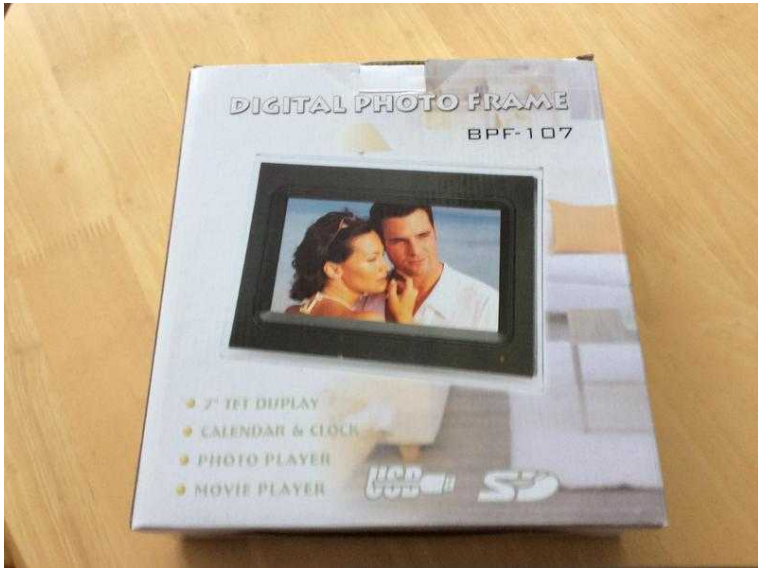

Digital photo frame (10 GBP)

Location **South East, East Sussex**
<https://www.freeadsz.co.uk/x-405747-z>

Emprex 7inch txt lcd photo frame,mp3s,video,clock calendar functions.used.

Digital photo frame
<https://www.freeadsz.co.uk/x-405747-z>