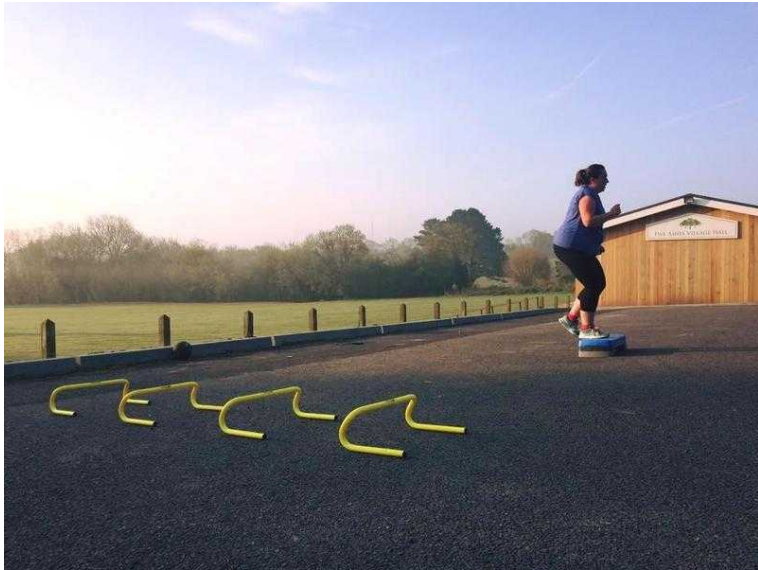

Personal Training

Location **South East, East Sussex**
<https://www.freeadsz.co.uk/x-407301-z>

K2Bfit Personal Training from just £17 per session! Find us on Facebook - K2Bfit. Contact me to book your FREE consultation! All personal training includes measurements, body fat measuring, personalised programmes and more! Sessions can be outside or in the comfort of your own!