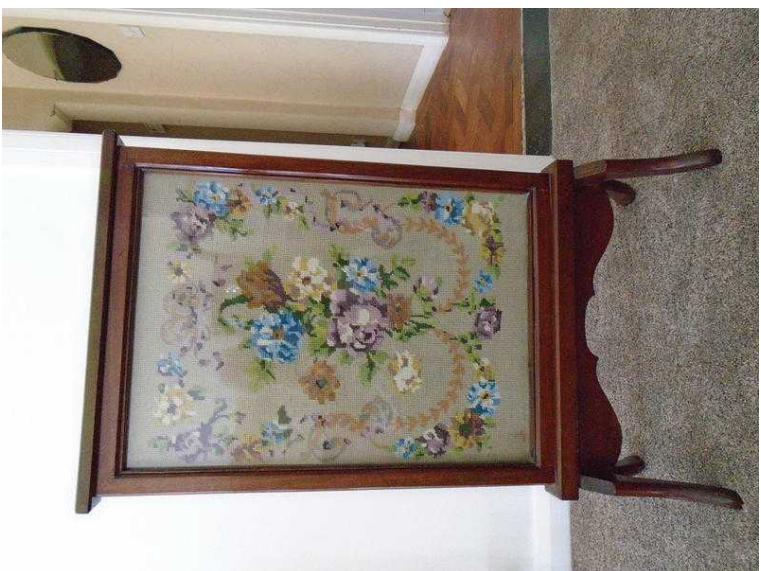

Fire screen (20 GBP)

Location **South East, Middlesex**
<https://www.freeadsz.co.uk/x-407390-z>

Tapestry panel under glass fire screen on dark wood frame. Slightly wobbly so needs tightening. Made by family member many years ago but still in good