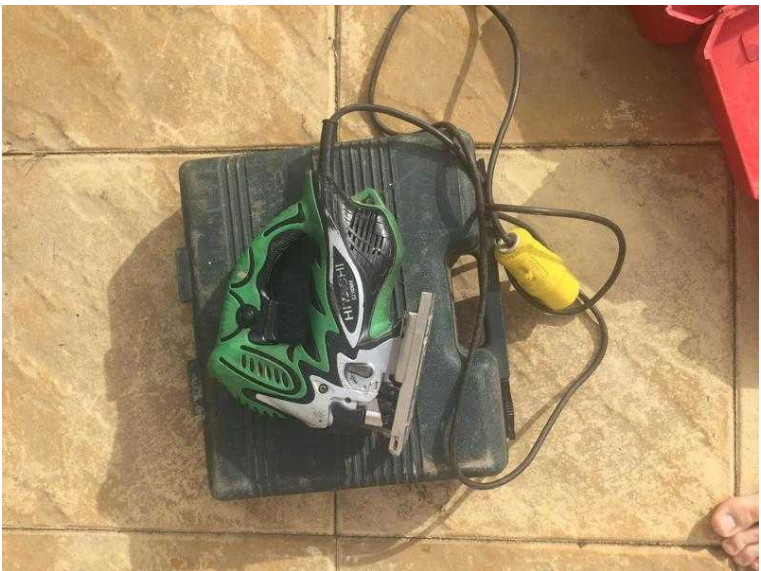

# Hitachi jigsaw 110v (40 GBP)

Location **East of England, Cambridgeshire**  
<https://www.freeadsz.co.uk/x-409597-z>

Used condition viewing welcome;

Hitachi jigsaw 110v  
<https://www.freeadsz.co.uk/x-409597-z>