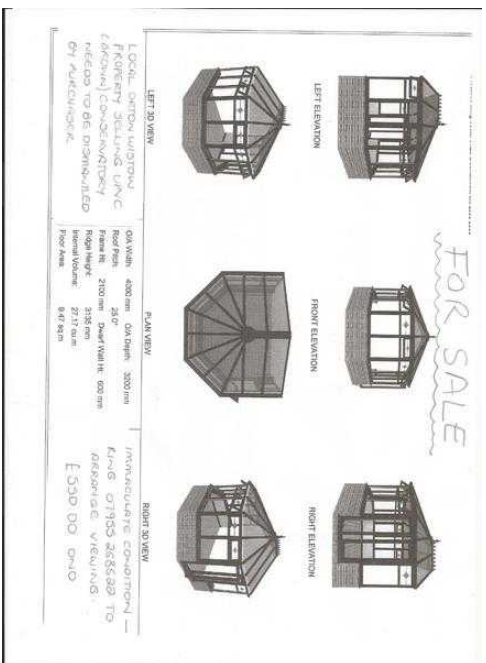

4m x 3.2m Brown Victorian style Conservatory for sale.Immaculate condition.needs to

Location **East of England, Cambridgeshire**
<https://www.freeadsz.co.uk/x-410488-z>

4m x 3.2m Brown PVcu Victorian Style Conservatory.Polycarbonate roof double French doors
 Immaculate condition- needs to be dismantled by.

4m x 3.2m Brown Victorian style Conservatory for sale.Immaculate condition.needs to be dismantled by.
<https://www.freeadsz.co.uk/x-410488-z>

4m x 3.2m Brown Victorian style Conservatory for sale.Immaculate condition.needs to be dismantled by.
<https://www.freeadsz.co.uk/x-410488-z>