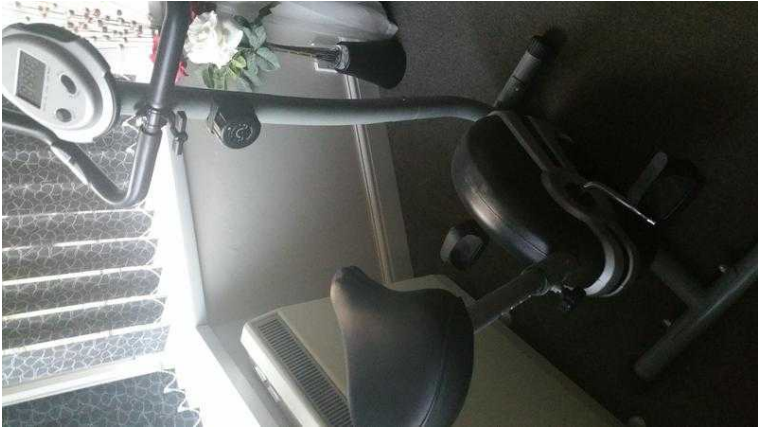

Exercise bike (20 GBP)

Location **South West, Isle Of Wight**
<https://www.freeadsz.co.uk/x-410567-z>

Exercise bike in good condition working well..collection only from Bitterne park... & pound

Exercise **bike**
<https://www.freeadsz.co.uk/x-410567-z>