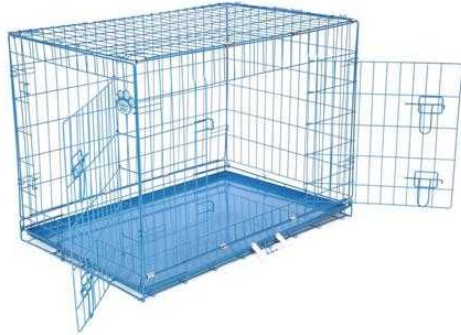

Brand new 36 inch dog crate (30 GBP)

36"

COZY PET

Location **South East, West Sussex**
<https://www.freeadsz.co.uk/x-410774-z>

New opened box but not used. Was not in time so had to get another. Perfect size for a border collie pug . Or small dog with new puppy . It baby blue and a very cool looking crate . Paid £42 for. I'm looking for £30 I love in hove just 5 down from Western Road thank you

Brand new 36 inch dog crate

<https://www.freeadsz.co.uk/x-410774-z>

Brand new 36 inch dog crate

<https://www.freeadsz.co.uk/x-410774-z>

Brand new 36 inch dog crate

<https://www.freeadsz.co.uk/x-410774-z>

Brand new 36 inch dog crate